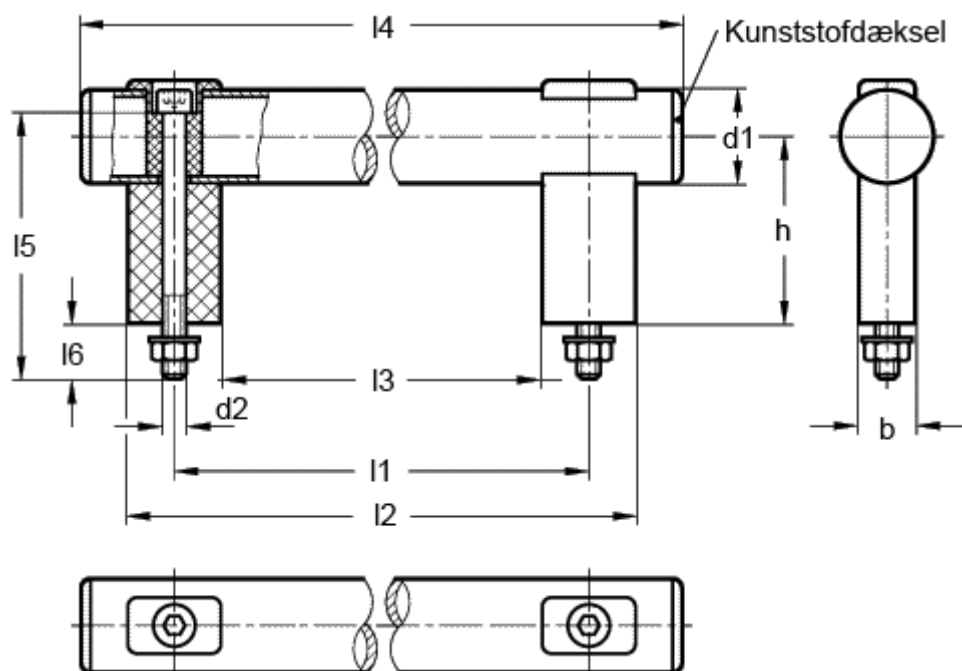

Article number: 20173400

Description: E+G Handle GN 666.1-30-M8-400-EL

Measures

b = 18	l5 = 85
d1 = 30	l6 = 17
d2 = M8	
h = 60	
l1 = 400	
l2 = 430	
l3 = 370	
l4 = 465	